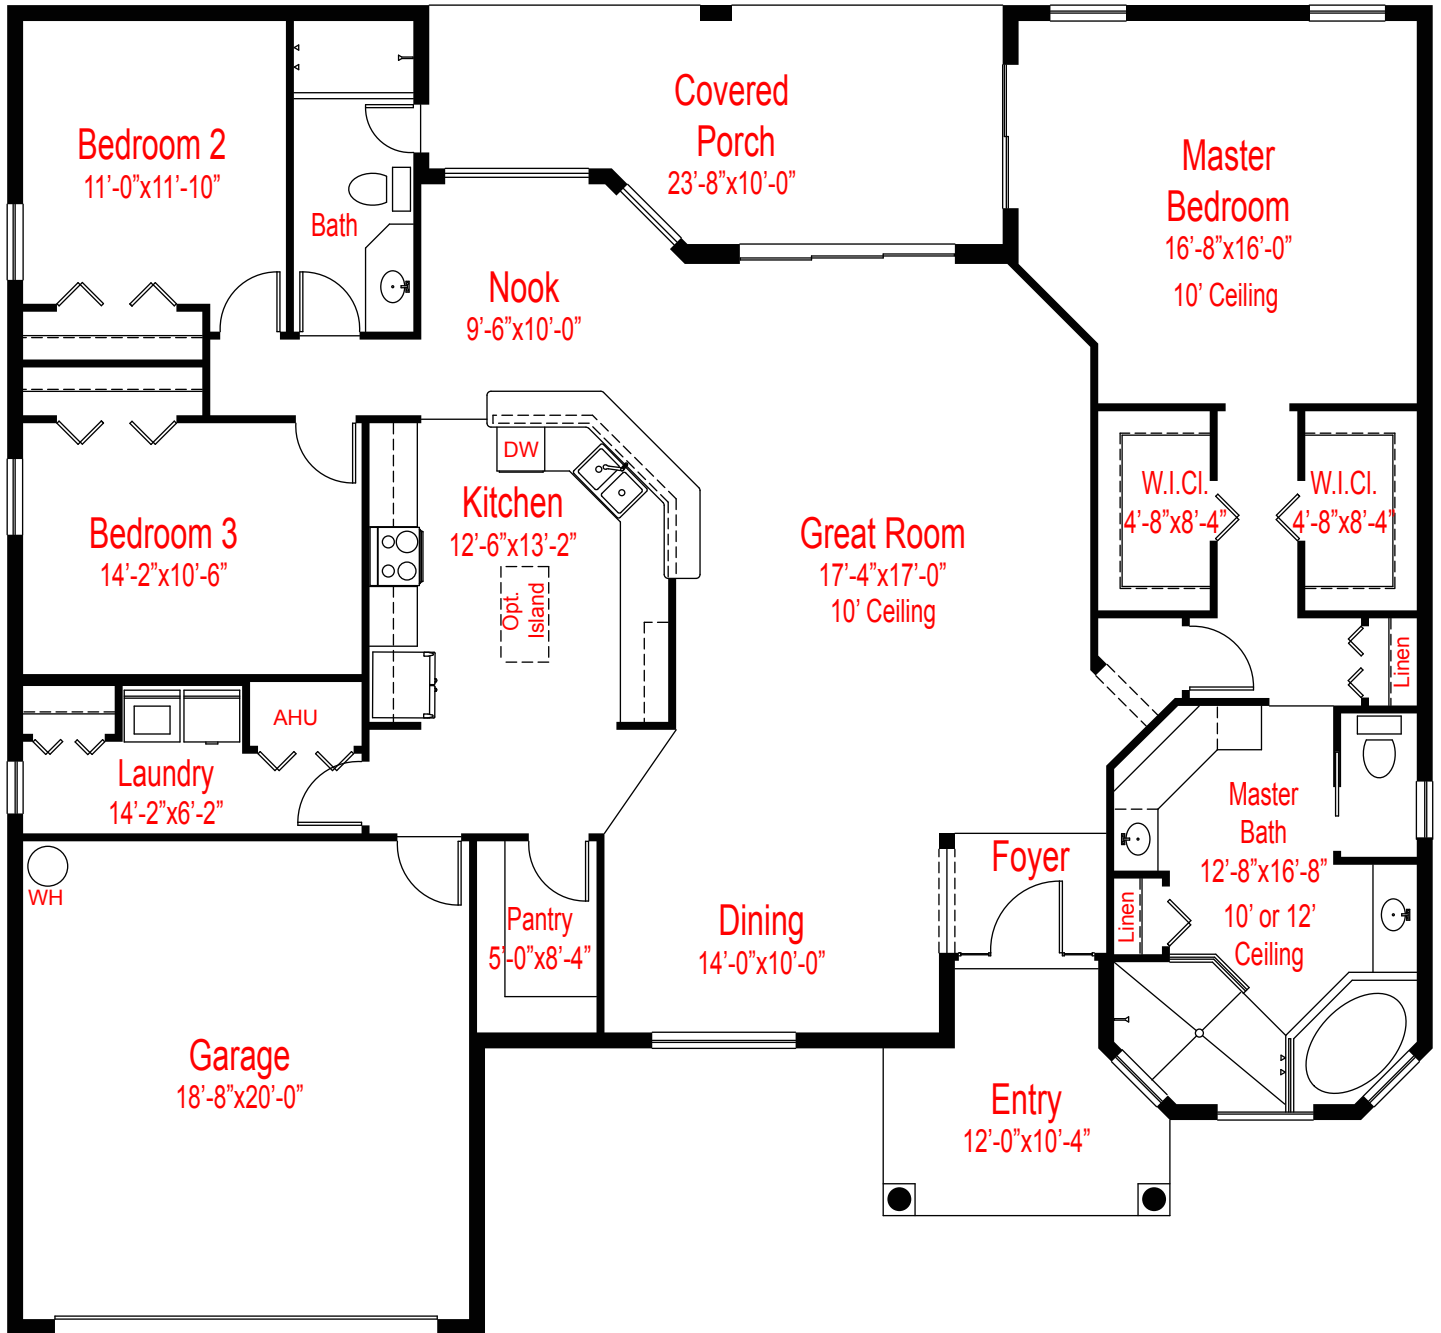

## Floor Plan

### St. Croix 3/2

Living	2239	sq.ft
Garage	408	sq.ft
Rear Porch	211	sq.ft
Front Porch	100	sq.ft
Total Area	2958	sq.ft