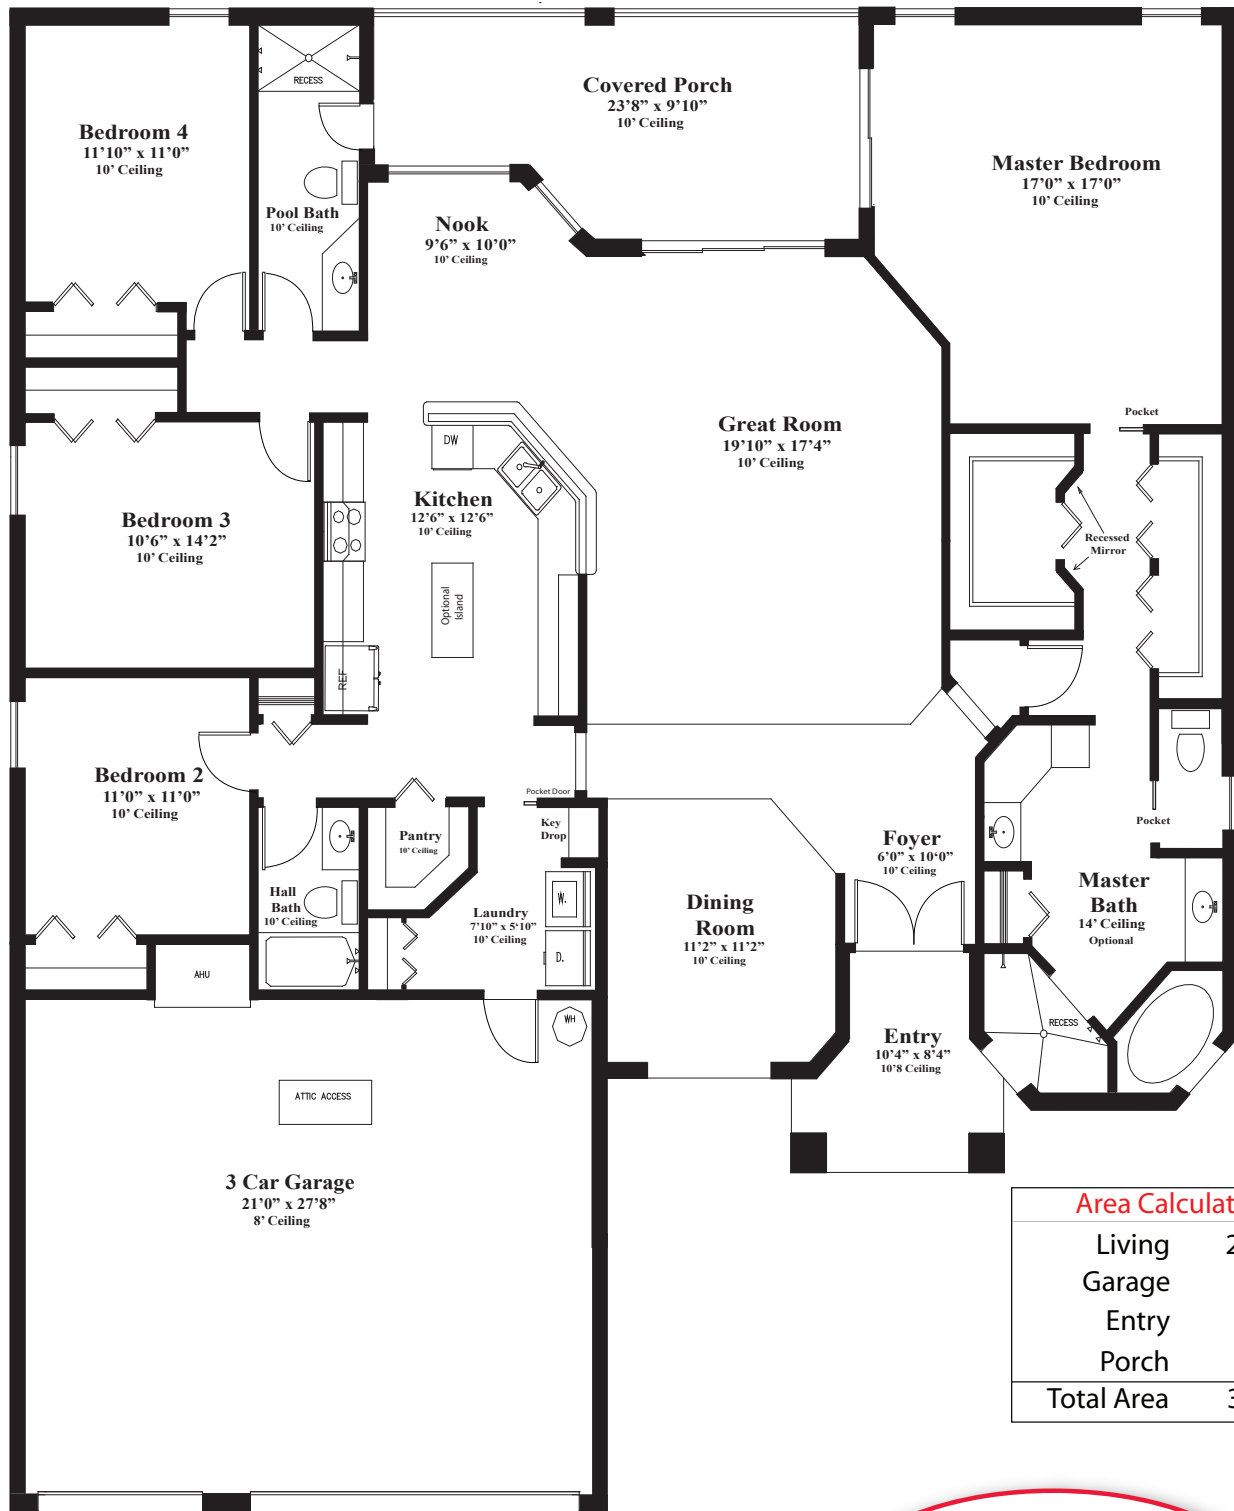

# St. Croix

4 Bedroom / 3 Bath

Area Calculations	
Living	2390
Garage	621
Entry	74
Porch	204
<b>Total Area</b>	<b>3288</b>

Due to Lifestyle Home's ongoing commitment to customer satisfaction, these plans may be amended without prior notice. Artists rendering only, may not reflect actual characteristics of finished home. Window sizes and locations, room sizes and dimensions, as well as square footages are approximate and may vary slightly. Prices, plans and features subject to change without notice. Lifestyle Homes 2008 ©