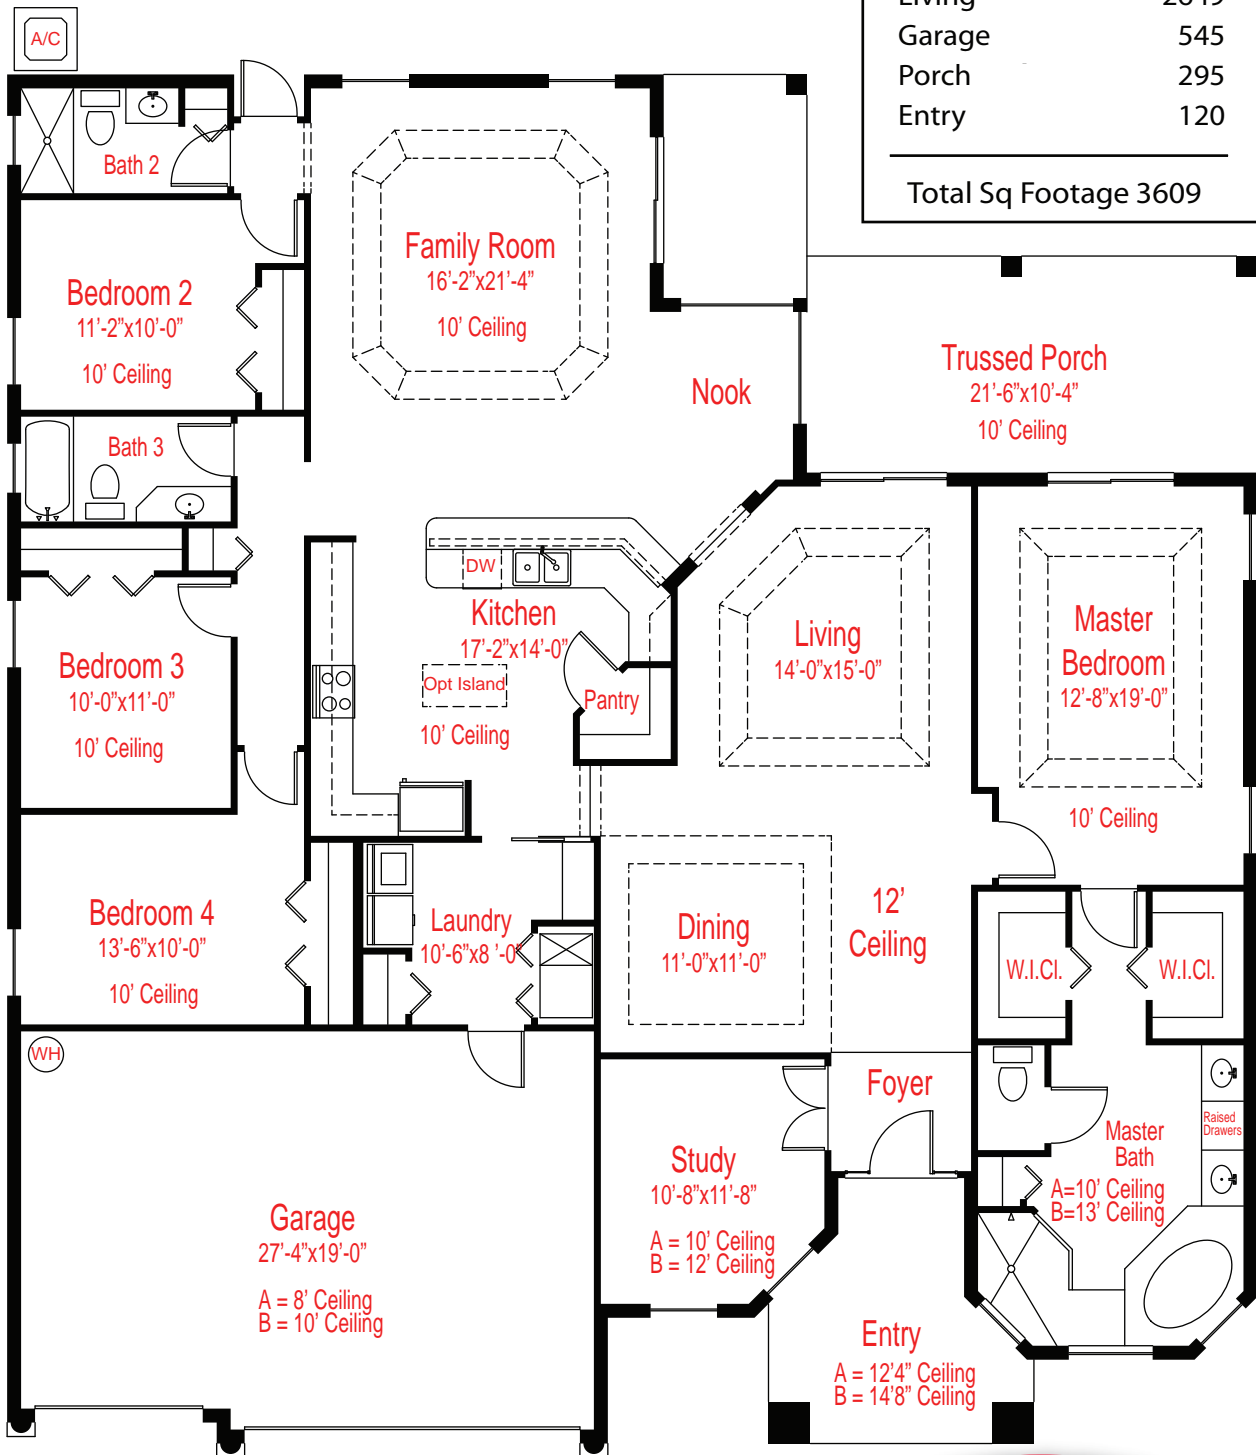

Monterey

4 Bedroom / 3 Bath

Elevation A

Elevation B

follow us on:

www.BuildingLifeStyle.com

Monterey

4 Bedroom / 3 Bath

Monterey 4 Bedroom / 3 Bath

Living	2649
Garage	545
Porch	295
Entry	120
<hr/>	
Total Sq Footage	3609

www.BuildingaLifeStyle.com

Due to Lifestyle Home's ongoing commitment to customer satisfaction, these plans may be amended without prior notice. Artists rendering only, may not reflect actual characteristics of finished home. Window sizes and locations, room sizes and dimensions, as well as square footages are approximate and may vary slightly. Prices, plans and features subject to change without notice. Lifestyle Homes 2008 ©