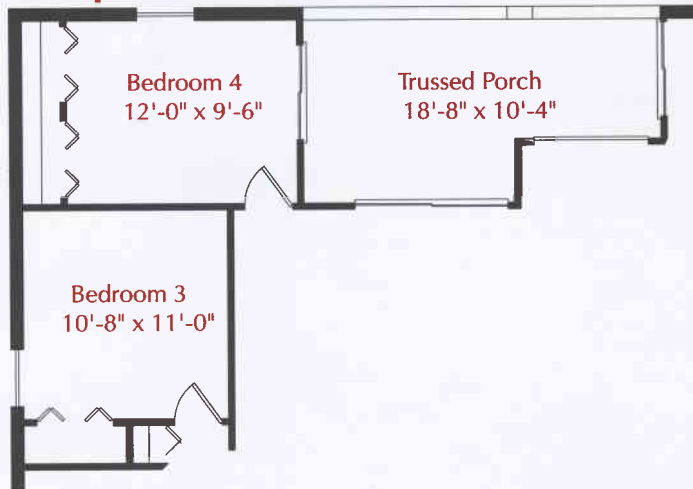

THE CARIBBEAN

SINCE
1984
LifeStyle

H O M E S

www.BuildingaLifeStyle.com

THE CARIBBEAN

3 or 4 BEDROOM / 2 BATH

4-2 Option

Area Calculations	
Living Area	1726
Garage	379
Covered Entry	54
Porch	324
Total Area	2483

3-2 Option

SINCE 1984
LifeStyle
 HOMES