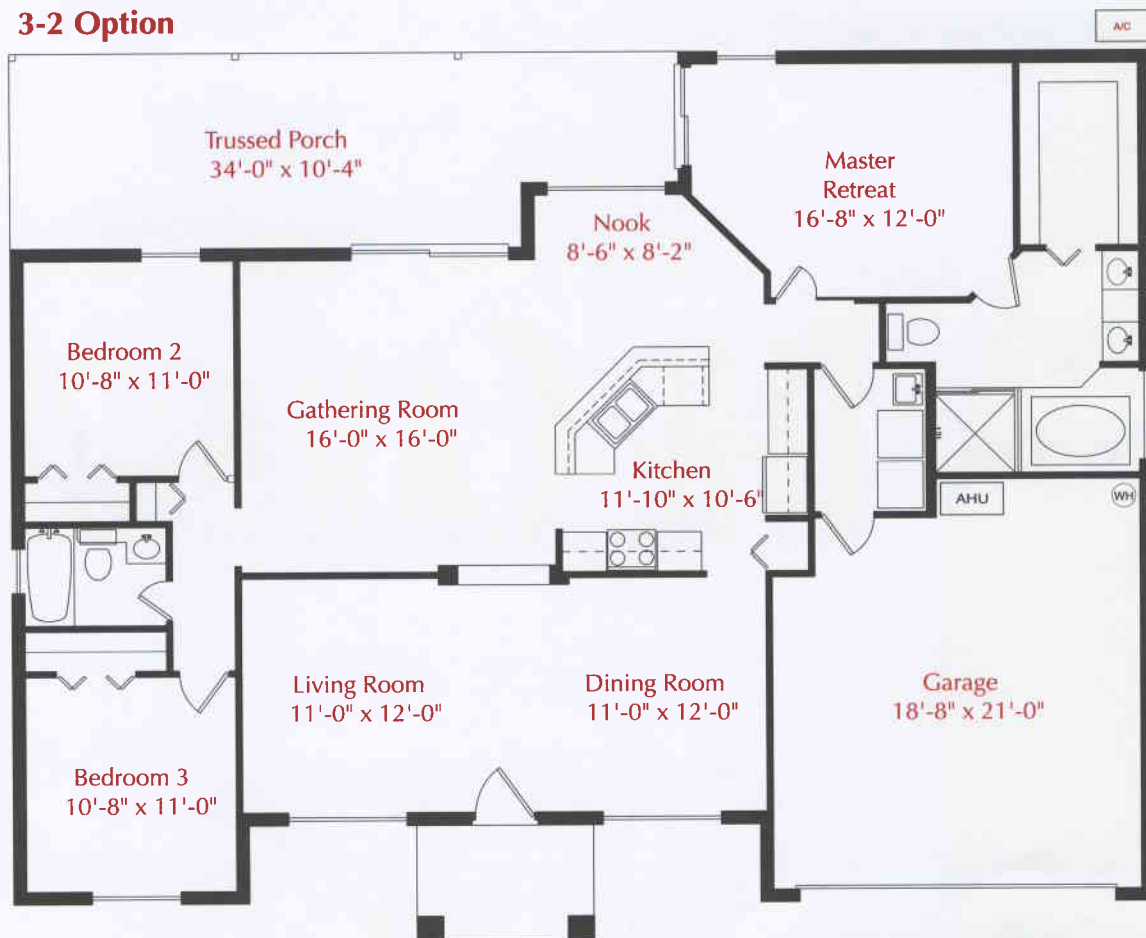

THE CARIBBEAN

SINCE
1984
LifeStyle

H O M E S

www.BuildingaLifeStyle.com

THE CARIBBEAN

3 or 4 BEDROOM / 2 BATH

4-2 Option

Area Calculations	
Living Area	1726
Garage	379
Covered Entry	54
Porch	324
Total Area	2483

3-2 Option

SINCE 1984
LifeStyle
 HOMES