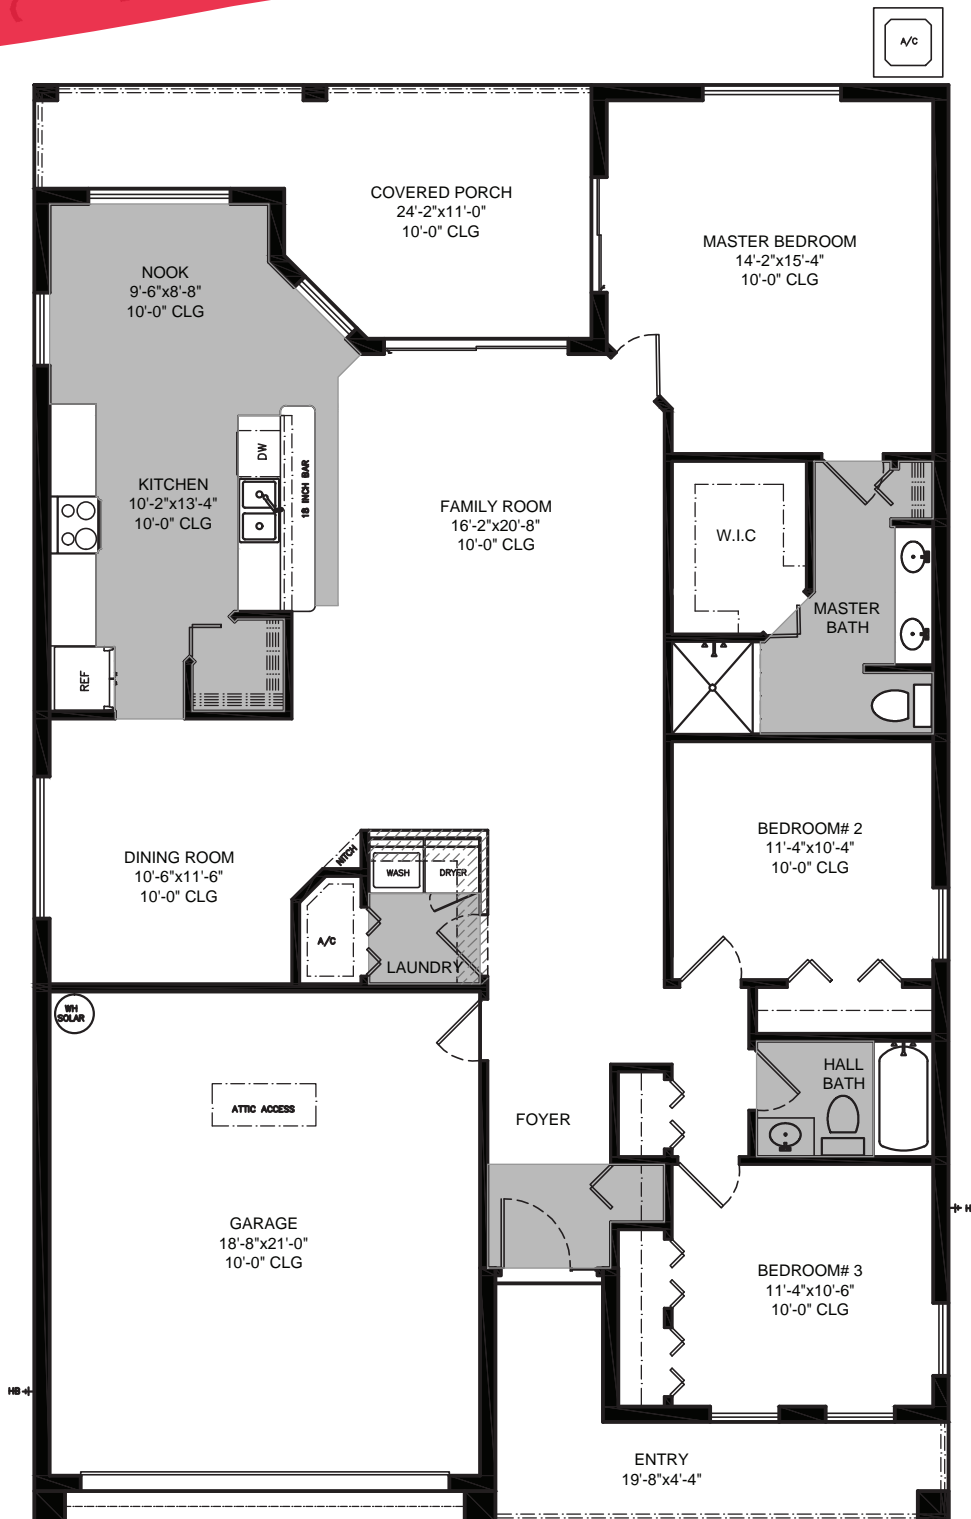

Bermuda

3 Bedroom / 2 Bath

Elevation A

Elevation B

www.BuildingALifeStyle.com

Bermuda

3 Bedroom / 2 Bath

Bermuda

3 Bedroom / 2 Bath

Area Calculations	
Living	1719
Garage	425
Rear Porch	189
Front Porch	113
Total Area	2205

 Plant Shelf

 Tile Floor

www.BuildingALifeStyle.com

Due to Lifestyle Home's ongoing commitment to customer satisfaction, these plans may be amended without prior notice. Artists rendering only, may not reflect actual characteristics of finished home. Window sizes and locations, room sizes and dimensions, as well as square footages are approximate and may vary slightly. Prices, plans and features subject to change without notice. Lifestyle Homes 2008 ©