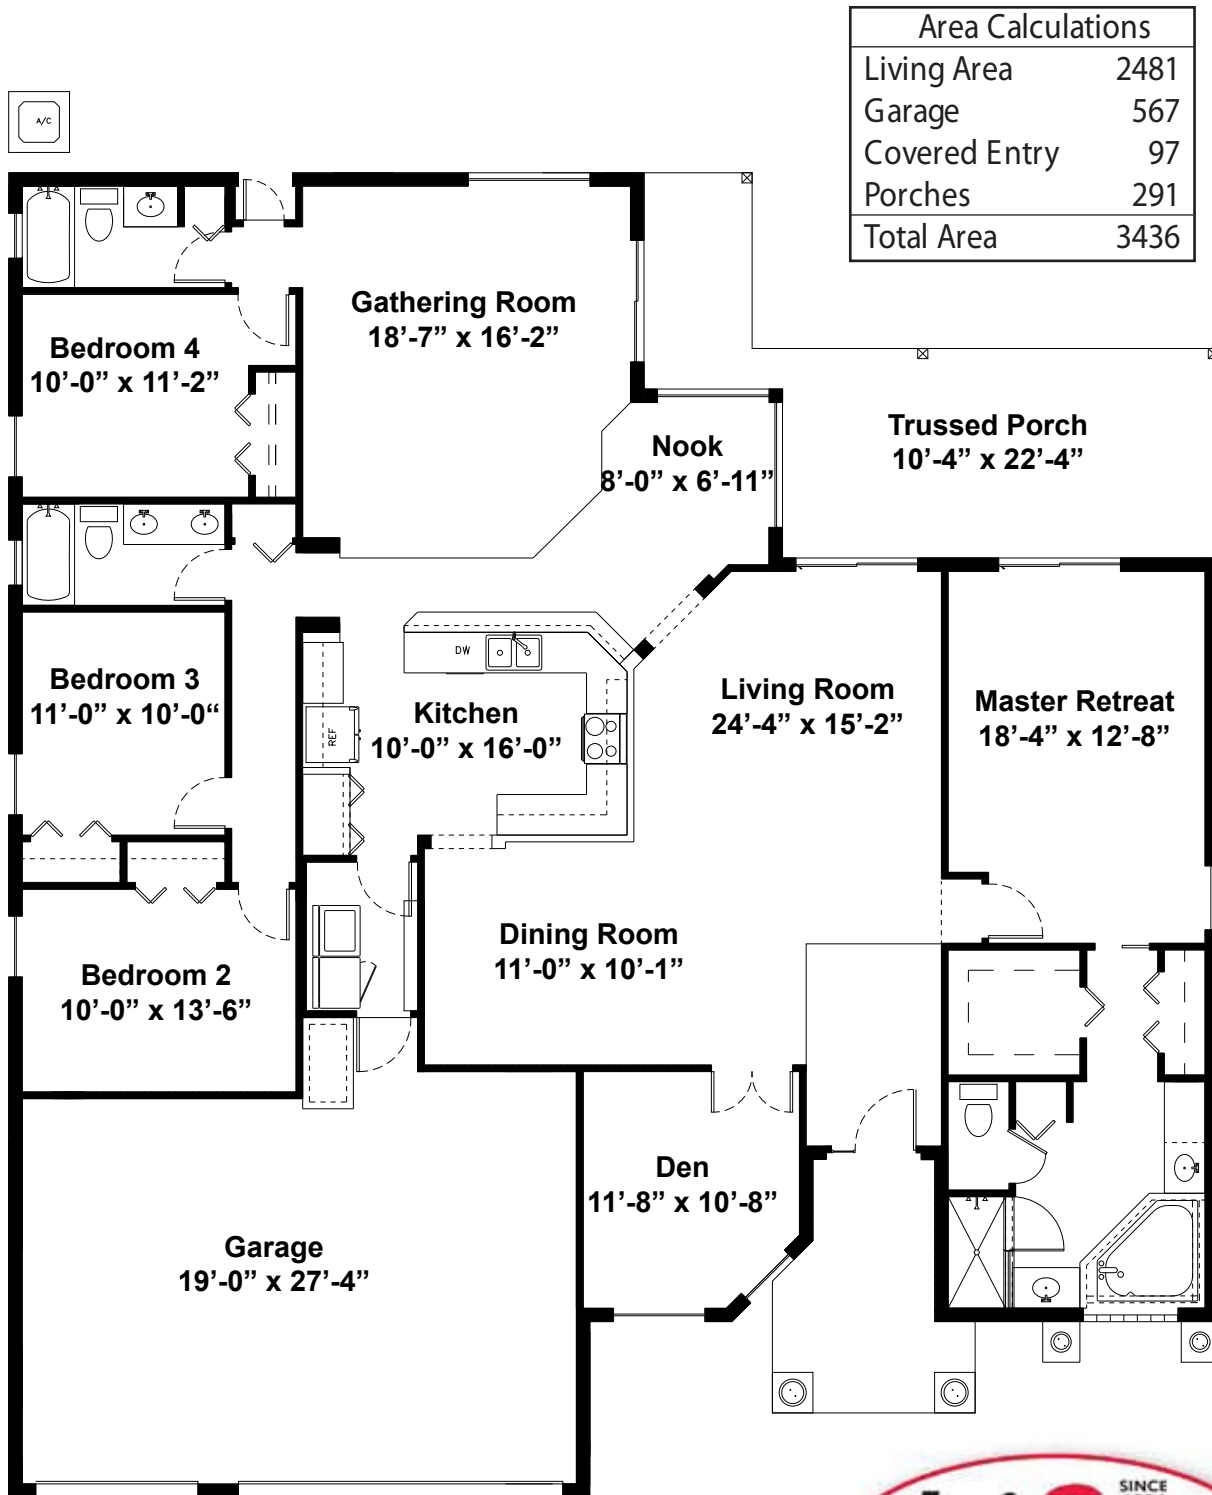

Abaco

4 Bedroom / 3 Bath

Elevation B

Elevation E

www.BuildingALifeStyle.com

Abaco

4 Bedroom / 3 Bath

Area Calculations	
Living Area	2481
Garage	567
Covered Entry	97
Porches	291
Total Area	3436